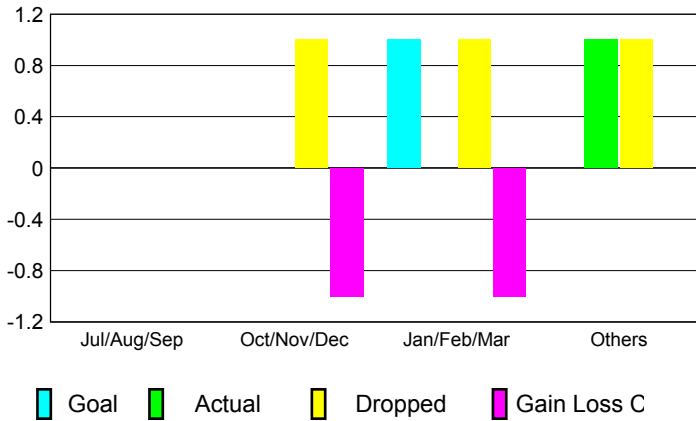

GMT: **Junichi Takata**

Location: **JAPAN**

GMT CA: **5**

CLUBS

Month	New Club Goal	Actual New Clubs	Actual Dropped Clubs	Gain/Loss of Clubs
2012-2013				
Jul/Aug/Sep	0	0	0	0
Oct/Nov/Dec	0	0	1	-1
Jan/Feb/Mar	1	0	1	-1
Apr/May/June	0	1	1	0
Totals	1	1	3	-2

Club Results 2012-2013

Goal, New, Dropped, Gain/Loss

YTD Status Quo Clubs 2012-2013

Status Quo Clubs Compared to Status Quo Members

Club Gain/Loss 2012-2013

MEMBERSHIP

Month	Net Memb Goal	Actual New Memb	Actual Dropped Memb	Gain/Loss of Memb
2012-2013				
Jul/Aug/Sep	100	93	67	26
Oct/Nov/Dec	150	68	60	8
Jan/Feb/Mar	120	82	80	2
Apr/May/June	40	62	159	-97
Totals	410	305	366	-61