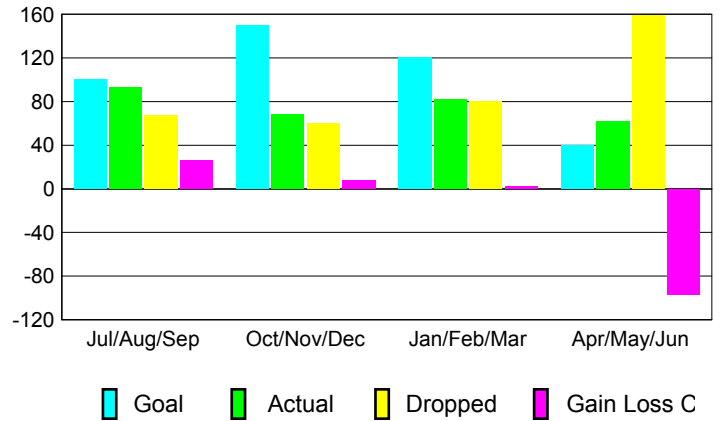

GMT: **Junichi Takata**

Location: **JAPAN**

GMT CA: **5**

CLUBS

Month	New Club Goal	Actual New Clubs	Actual Dropped Clubs	Gain/Loss of Clubs
2012-2013				
Jul/Aug/Sep	0	0	0	0
Oct/Nov/Dec	0	0	1	-1
Jan/Feb/Mar	1	0	1	-1
Apr/May/June	0	1	1	0
Totals	1	1	3	-2

Club Results 2012-2013

Goal, New, Dropped, Gain/Loss

YTD Status Quo Clubs 2012-2013

Status Quo Clubs Compared to Status Quo Members

Club Gain/Loss 2012-2013

MEMBERSHIP

Month	Net Memb Goal	Actual New Memb	Actual Dropped Memb	Gain/Loss of Memb
2012-2013				
Jul/Aug/Sep	100	93	67	26
Oct/Nov/Dec	150	68	60	8
Jan/Feb/Mar	120	82	80	2
Apr/May/June	40	62	159	-97
Totals	410	305	366	-61

Membership Results 2012-2013

Goal, New, Dropped, Gain/Loss

Gender Comparison 2012-2013

Membership Gain/Loss 2012-2013