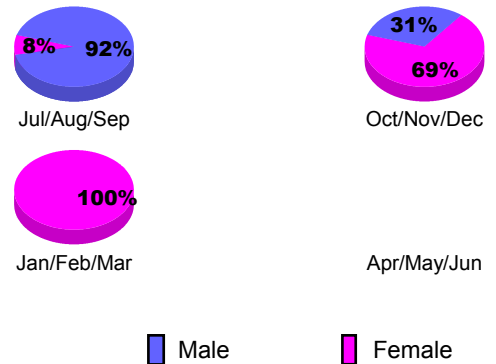

GMT: **Junichi Takata**

Location: **JAPAN**

GMT CA: **5**

CLUBS

Month	New Club Goal	Actual New Clubs	Actual Dropped Clubs	Gain/Loss of Clubs
2012-2013				
Jul/Aug/Sep	0	0	0	0
Oct/Nov/Dec	0	0	1	-1
Jan/Feb/Mar	1	0	1	-1
Apr/May/June	0	1	1	0
Totals	1	1	3	-2

Club Results 2012-2013

Goal, New, Dropped, Gain/Loss

YTD Status Quo Clubs 2012-2013

Status Quo Clubs Compared to Status Quo Members

Club Gain/Loss 2012-2013

MEMBERSHIP

Month	Net Memb Goal	Actual New Memb	Actual Dropped Memb	Gain/Loss of Memb
2012-2013				
Jul/Aug/Sep	100	93	67	26
Oct/Nov/Dec	150	68	60	8
Jan/Feb/Mar	120	82	80	2
Apr/May/June	40	62	159	-97
Totals	410	305	366	-61

Membership Results 2012-2013

Goal, New, Dropped, Gain/Loss

Gender Comparison 2012-2013

Membership Gain/Loss 2012-2013